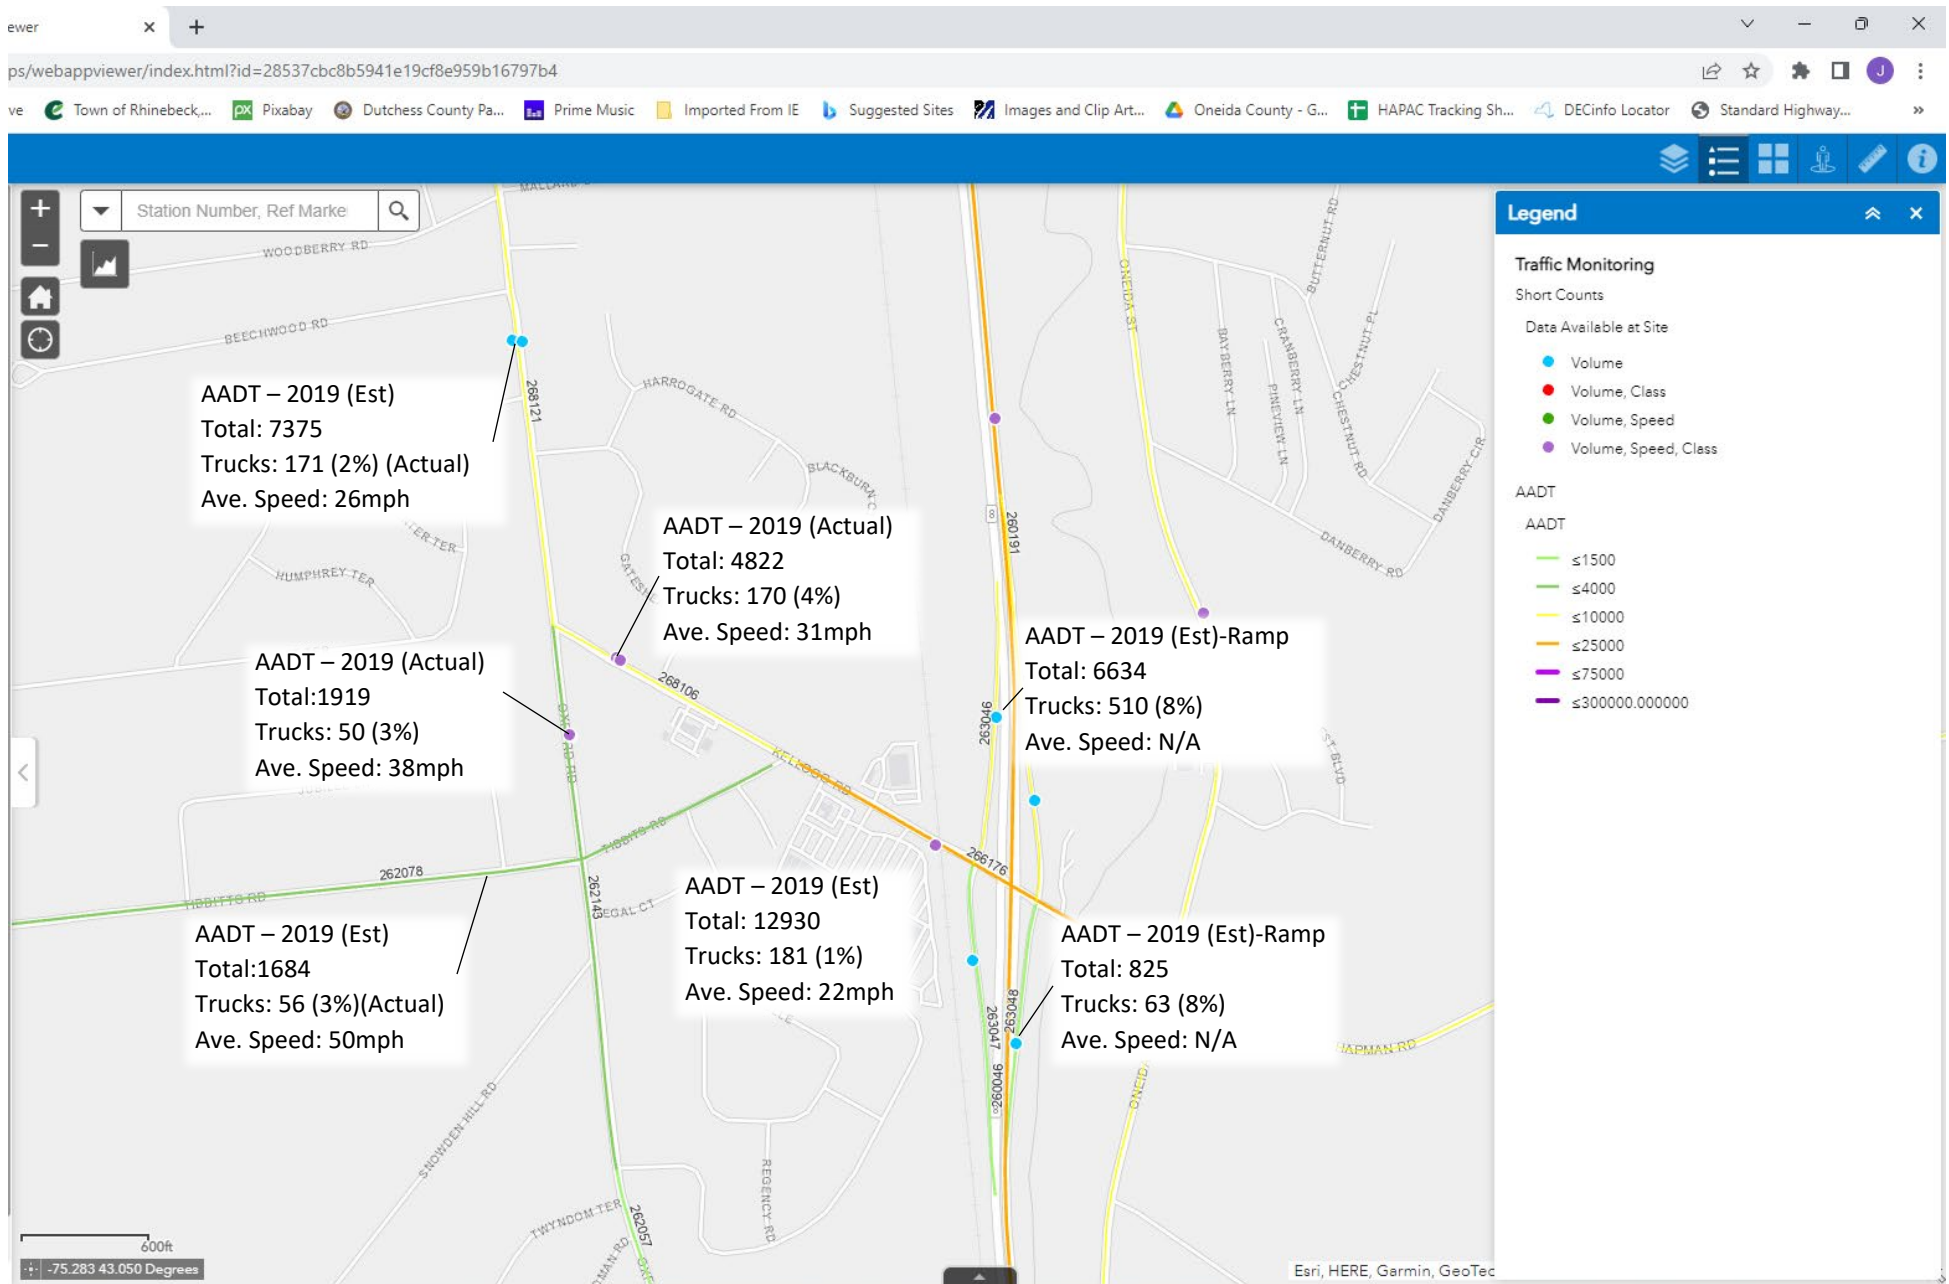

NYS Traffic Data Viewer – Kellogg Road Area Statistics

Source: Map & Data from the NYS Traffic Data Viewer